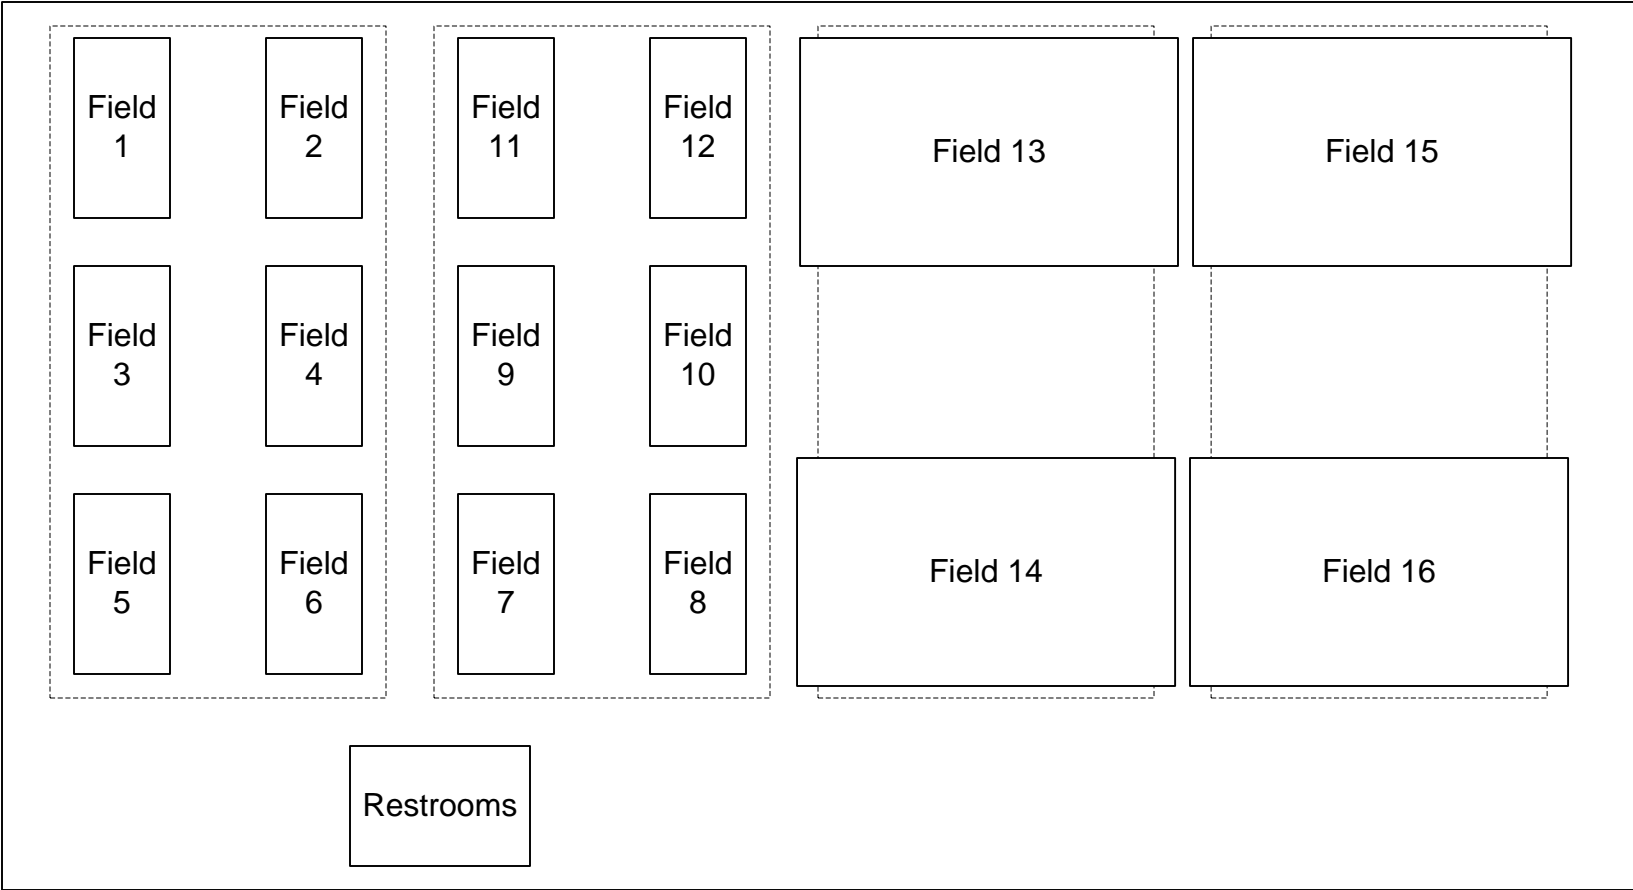

Spectator Area

Players and Coaches

-5 yd line

Goal Line

12.5 yd line

30 yd line

35 yd line

Spectator Area

Spectator Area

Players and Coaches

47.5 yd line

30 yd line

Spectator Area

Spectator Area

Players and Coaches

25 yd line

7.5 yd line

Goal Line

Spectator Area

Goal Post  
8 yds wide

7-8 ft

End Line

Spectator Area

Players and Coaches

Spectator Area

FB Goal Line

Route 50 / Colonial Drive

Fairgrounds Main Entrance Road

Fairvilla Rd

Parking

Parking