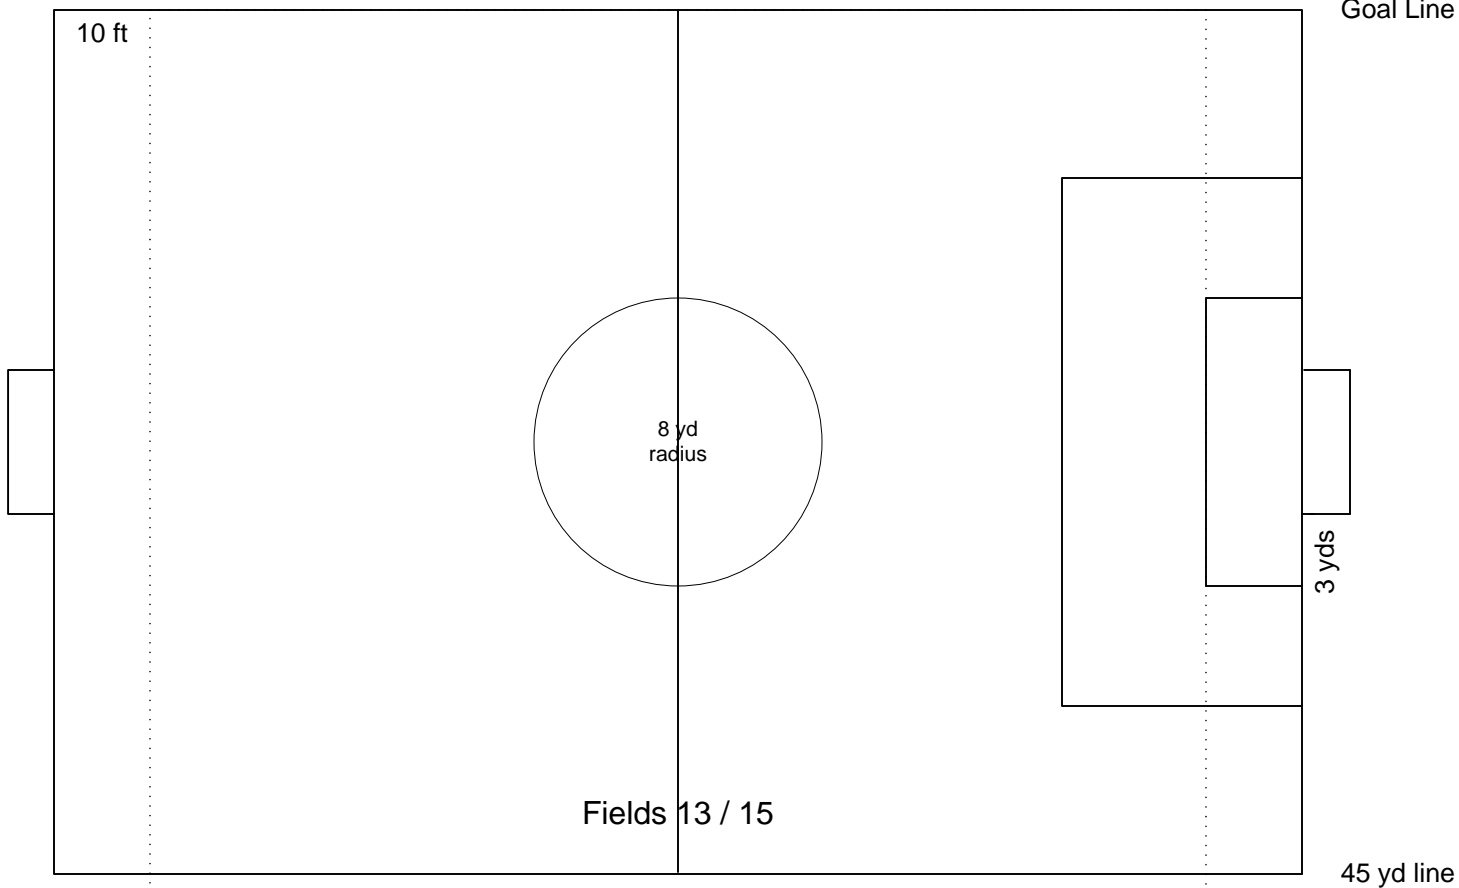

Spectator Area

--- 13 yds ---

Players and Coaches

- 5 yards

Goal Line

Spectator Area

30 yd line

Spectator Area

Players and Coaches

35 yd line

Spectator Area

30 yd line

Spectator Area

Players and Coaches

25 yd line

Spectator Area

Goal Line

End Line

Spectator Area

--- 13 yds ---

Players and Coaches

Spectator Area

Players and Coaches

Spectator Area