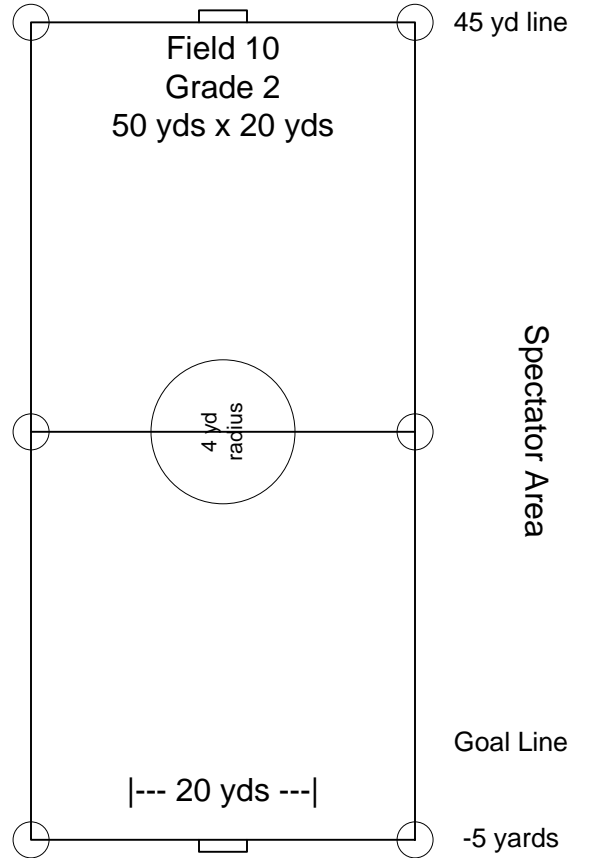

Spectator Area

--- 13 yds ---

Players and Coaches

- 5 yards

Goal Line

Spectator Area

30 yd line

Spectator Area

Players and Coaches

35 yd line

Spectator Area

30 yd line

Spectator Area

Players and Coaches

25 yd line

Spectator Area

Goal Line

End Line

Spectator Area

--- 13 yds ---

Players and Coaches

Spectator Area

Players and Coaches

Spectator Area