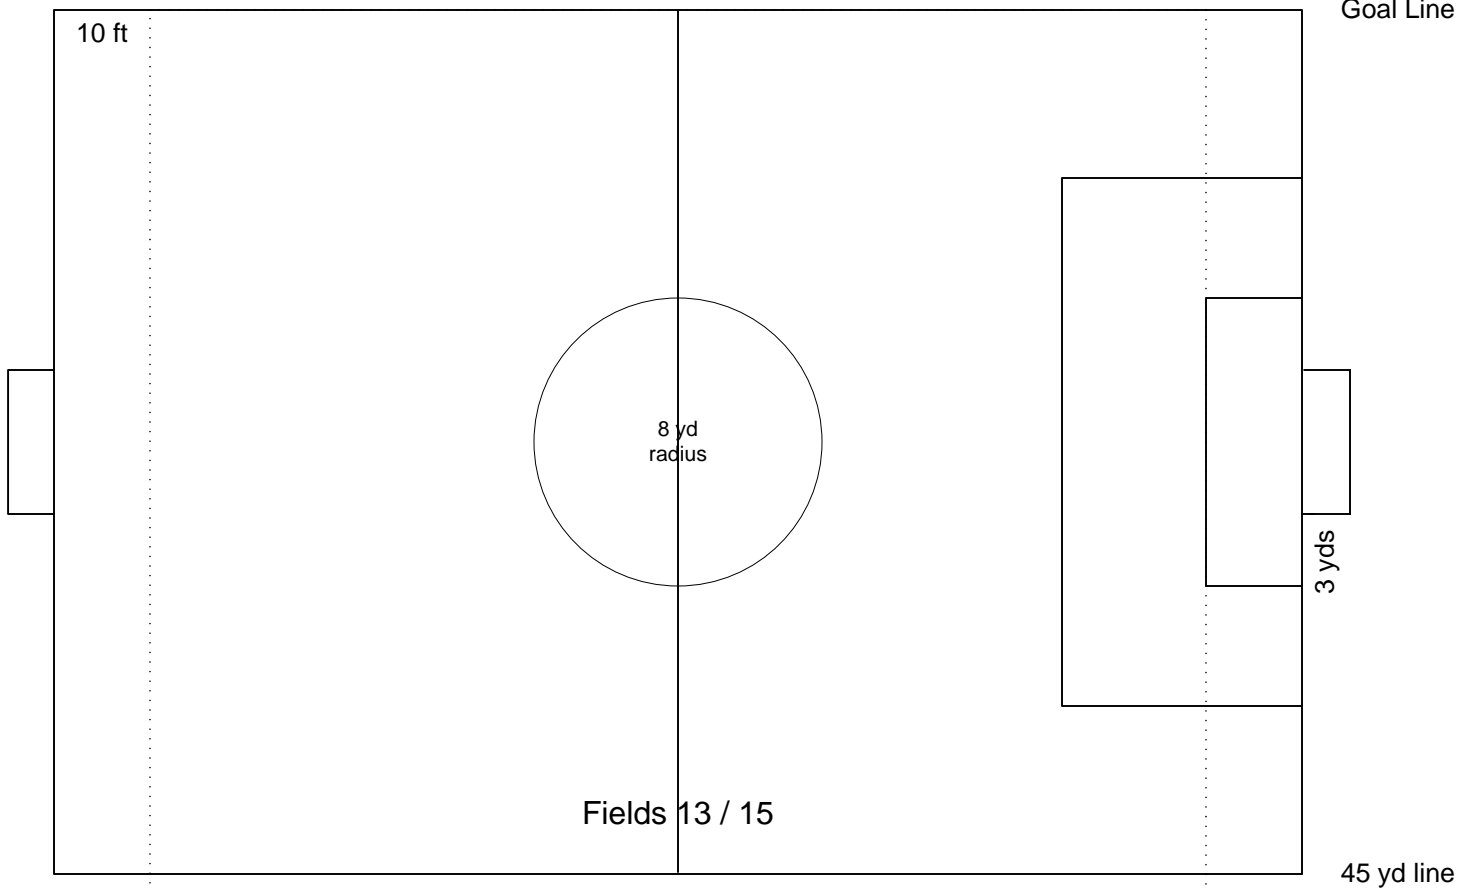

Spectator Area

Players and Coaches

-5 yd line

Goal Line

12.5 yd line

30 yd line

35 yd line

Spectator Area

Spectator Area

Players and Coaches

47.5 yd line

30 yd line

Spectator Area

Spectator Area

Players and Coaches

25 yd line

7.5 yd line

Goal Line

Spectator Area

Goal Post  
8 yds wide

7-8 ft

End Line

Spectator Area

Players and Coaches

Spectator Area

FB Goal Line

Route 50 / Colonial Drive

Fairgrounds Main Entrance Road

Fairvilla Rd

Parking

Parking