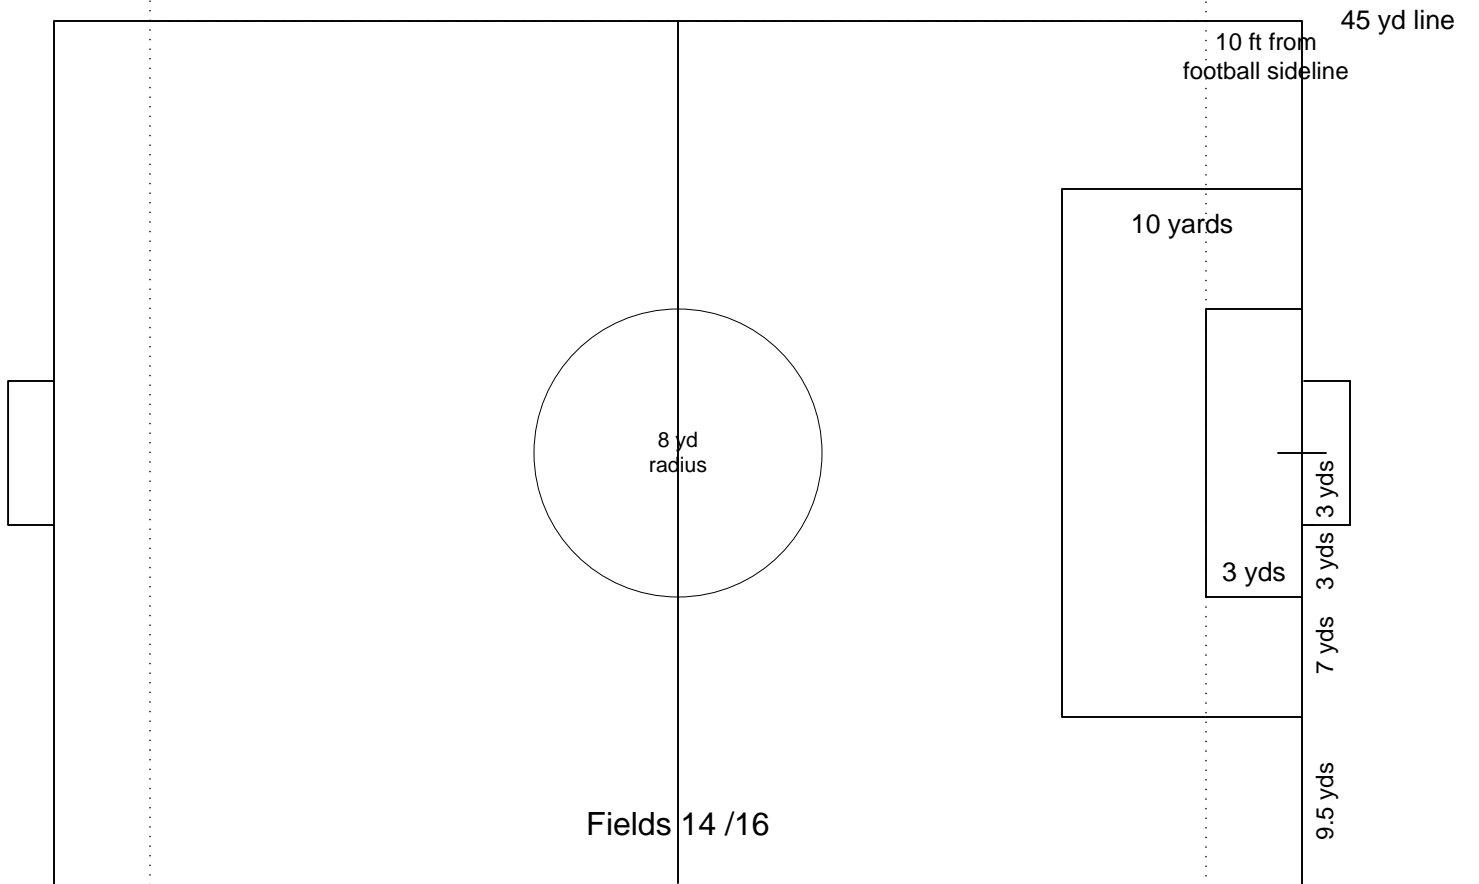

Spectator Area

--- 13 yds ---

Players and Coaches

- 5 yards

Goal Line

Spectator Area

30 yd line

Spectator Area

Players and Coaches

35 yd line

Spectator Area

30 yd line

Spectator Area

Players and Coaches

25 yd line

Spectator Area

Goal Line

End Line

Spectator Area

--- 13 yds ---

Players and Coaches

Spectator Area

Players and Coaches

Spectator Area

Players and Coaches

Spectator Area

Route 50 / Colonial Drive

Fairgrounds Main Entrance Road

Fairvilla Rd

Parking

Field 1

Field 2