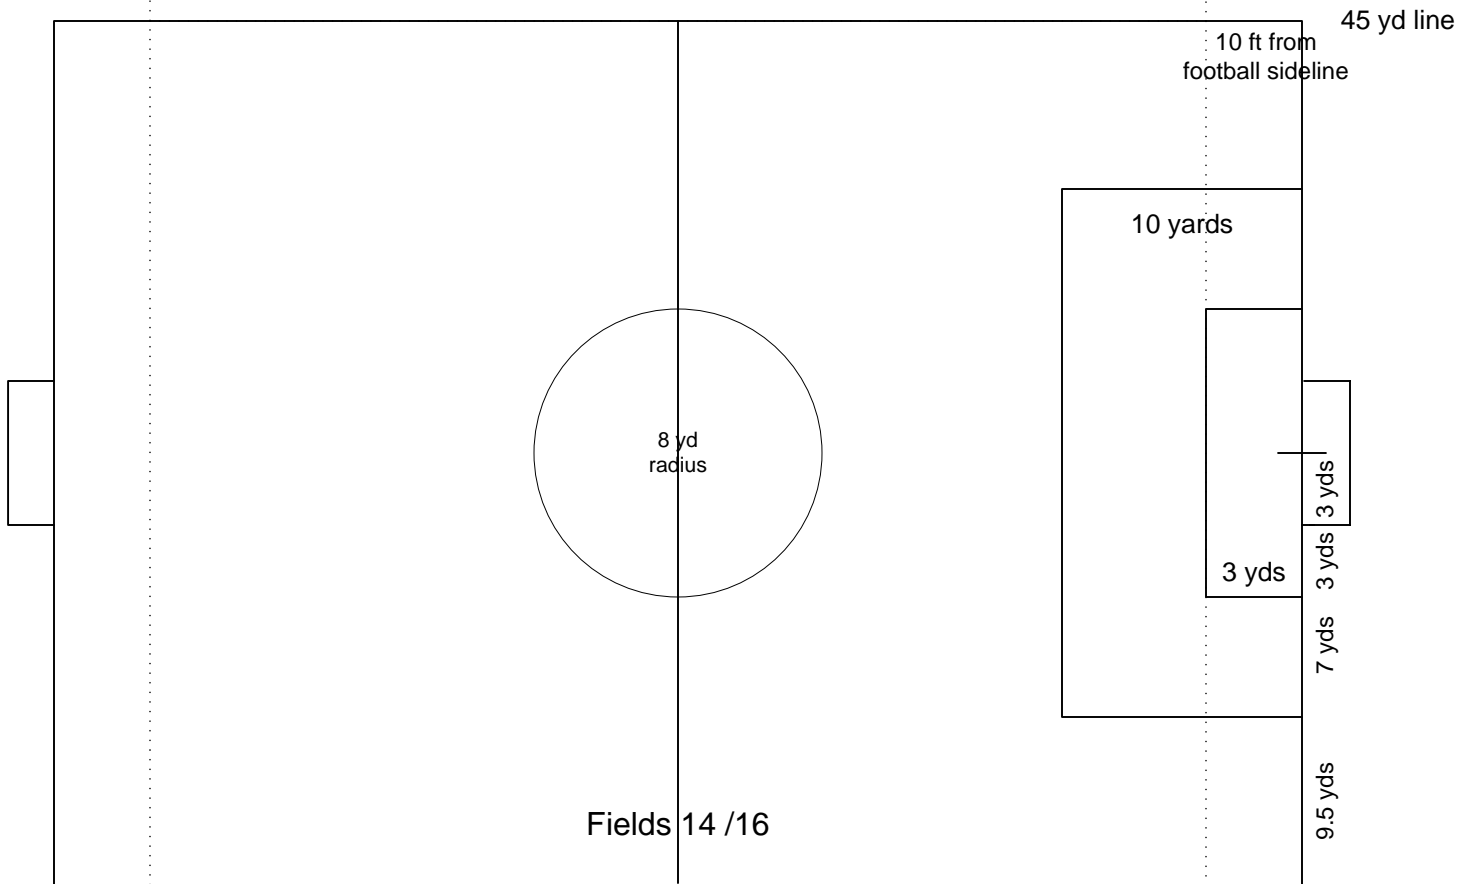

Spectator Area

Players and Coaches

-5 yd line

Goal Line

12.5 yd line

30 yd line

35 yd line

Spectator Area

Spectator Area

Players and Coaches

47.5 yd line

30 yd line

Spectator Area

Spectator Area

Players and Coaches

25 yd line

7.5 yd line

Goal Line

Spectator Area

Goal Post  
8 yds wide

7-8 ft

End Line

Spectator Area

Players and Coaches

Spectator Area

FB Goal Line

Route 50 / Colonial Drive

Fairgrounds Main Entrance Road

Fairvilla Rd

Parking

Parking