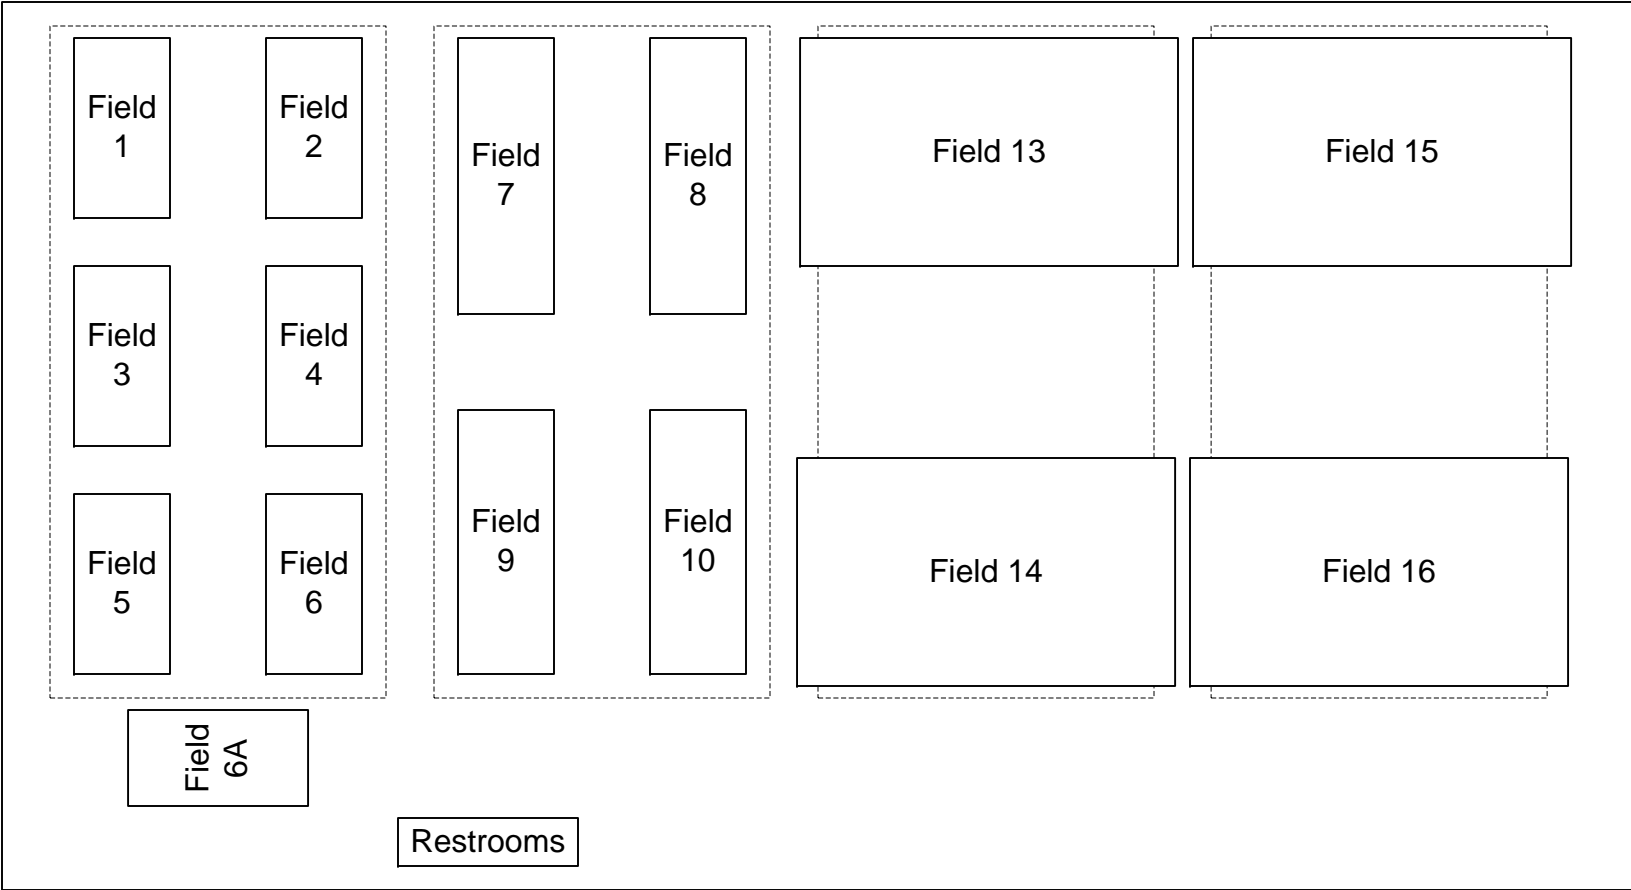

Spectator Area

--- 13 yds ---

Players and Coaches

- 5 yards

Goal Line

Spectator Area

30 yd line

Spectator Area

Goal Line

End Line

Spectator Area

--- 13 yds ---

Players and Coaches

Spectator Area

Players and Coaches

Spectator Area

Players and Coaches

Spectator Area

Route 50 / Colonial Drive

Fairgrounds Main Entrance Road

Fairvilla Rd

Parking

Field 1

Field 2

Field 7

Field 8

Field 13

Field 15

Field 3

Field 4

Field 9

Field 10