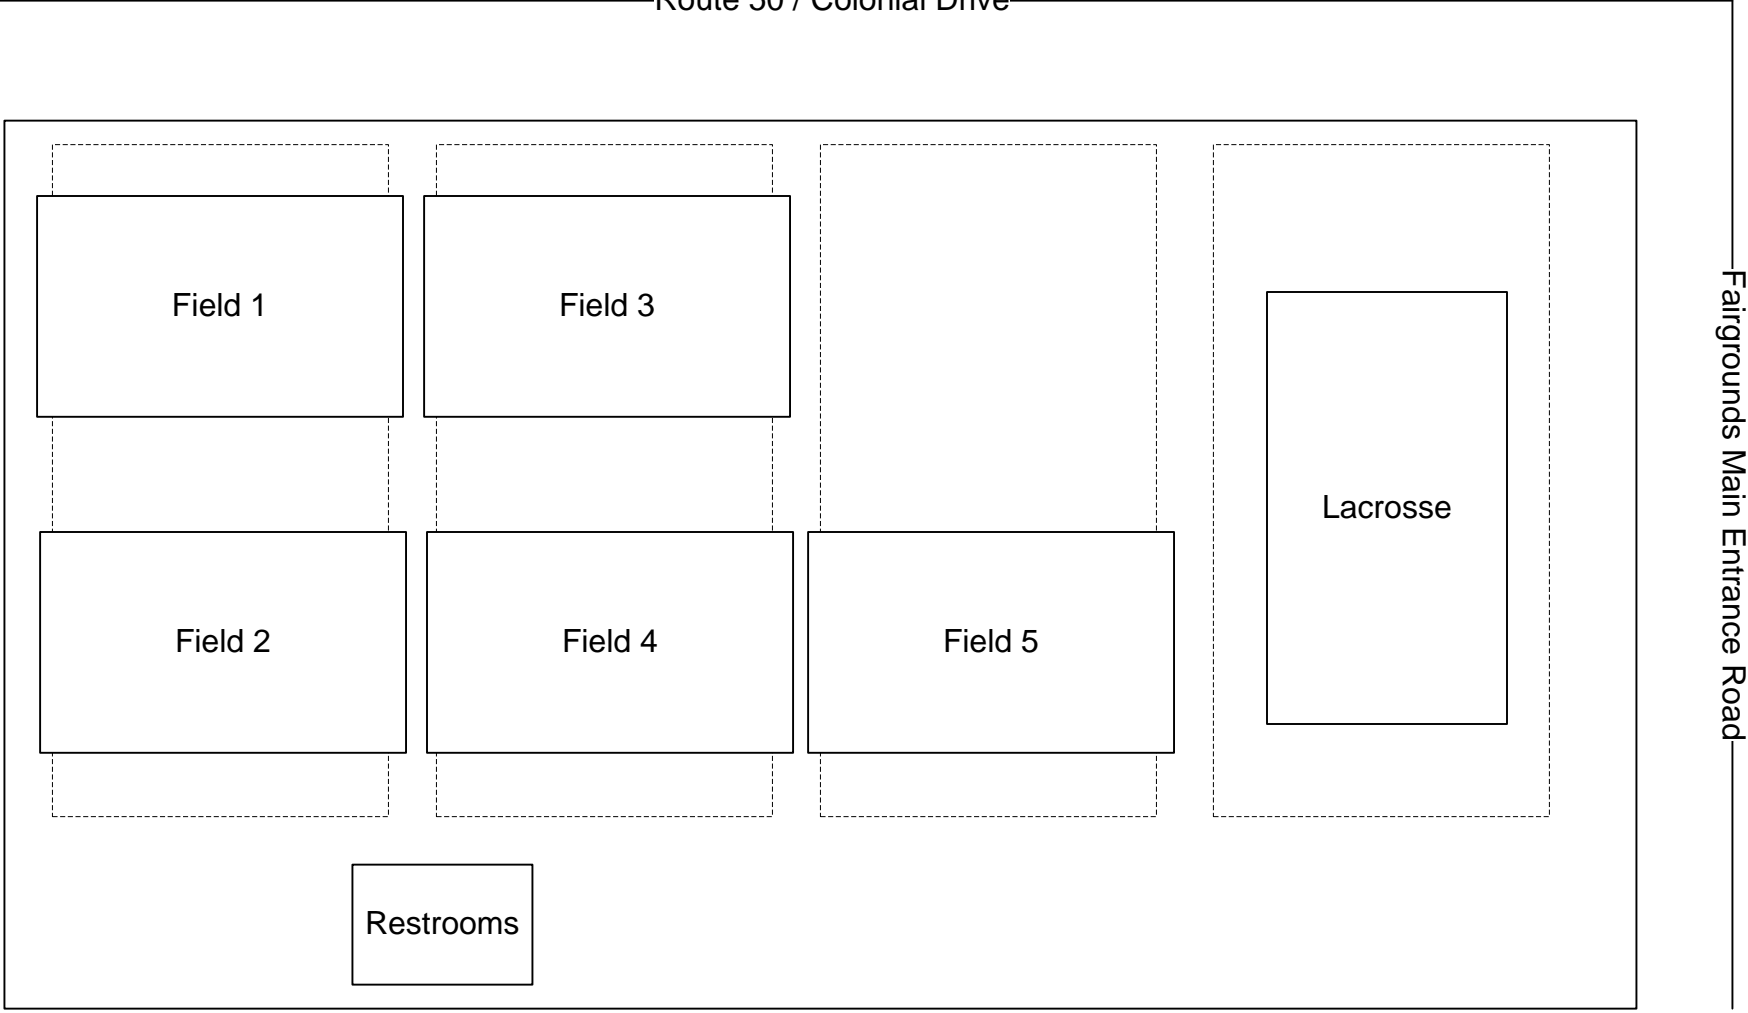

Route 50 / Colonial Drive

Fairgrounds Main Entrance Road

Fairvilla Rd

Parking

Field 1

Field 3

Lacrosse

Field 2

Field 4

Field 5

Restrooms

Parking

105 feet

40 ft

12 1/2 ft

|-----160 ft. -----|