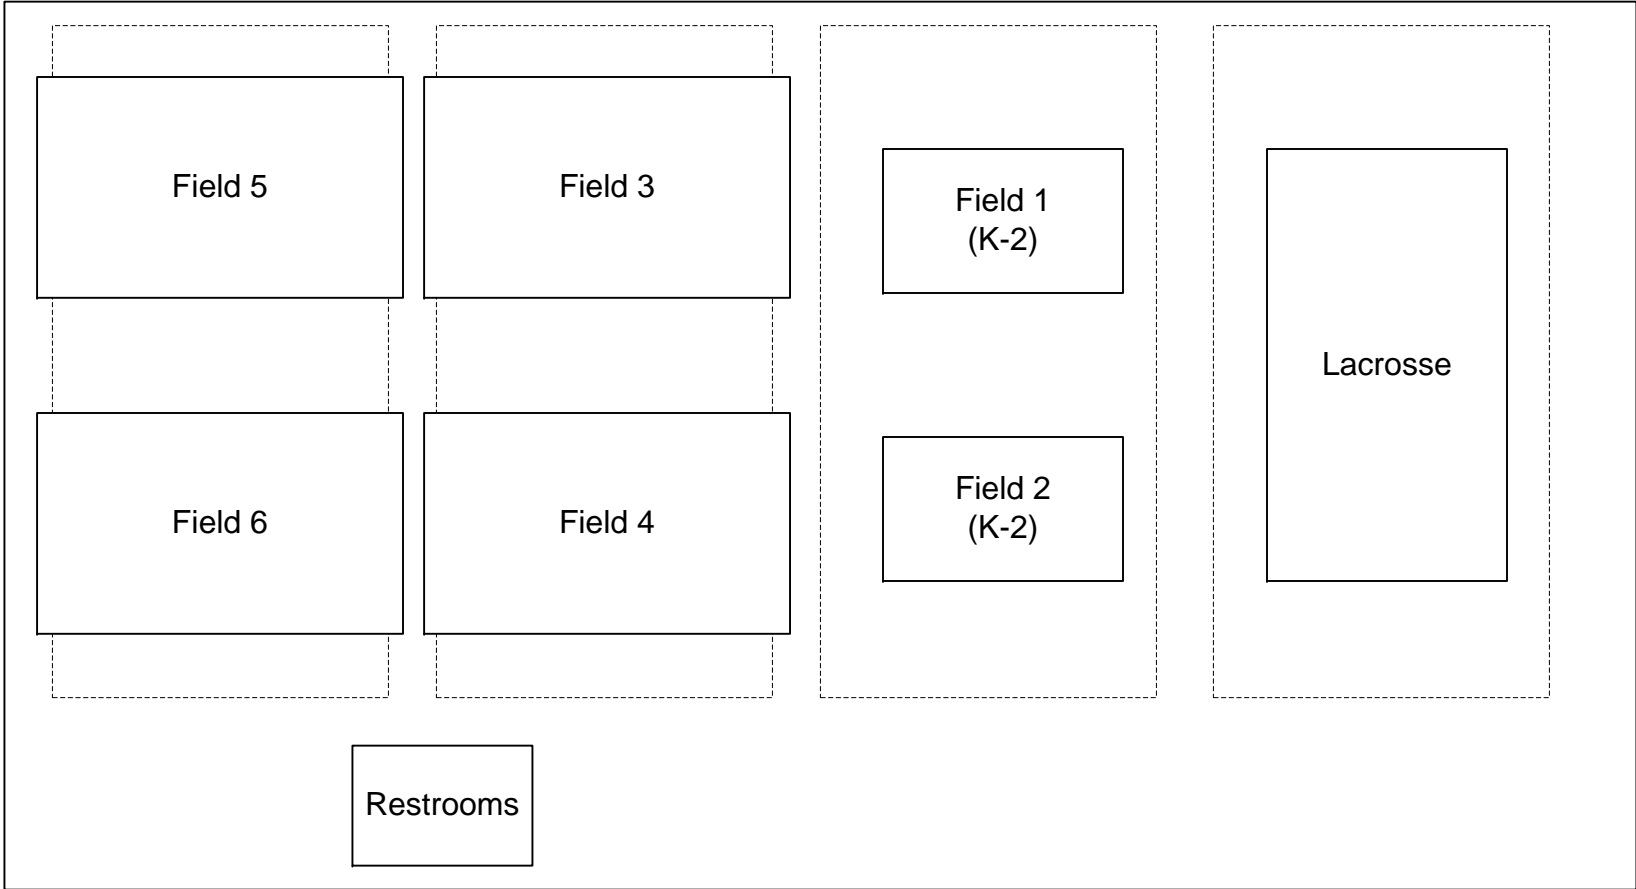

Route 50 / Colonial Drive

Fairgrounds Main Entrance Road

Fairvilla Rd

Parking

Field 5

Field 3

Field 1
(K-2)

Lacrosse

Field 6

Field 4

Field 2
(K-2)

Restrooms

Parking

105 feet

40 ft

12 1/2 ft

|-----160 ft. -----|

9 ft.
radius

|-- 26 ft --|

Centered

24 ft.
radius

90 deg
angle.

|---- 15 yds ----|

|----- 25 yds -----|

|----- 25 yds -----|

|----- 25 yds -----|

|---- 15 yds ----|