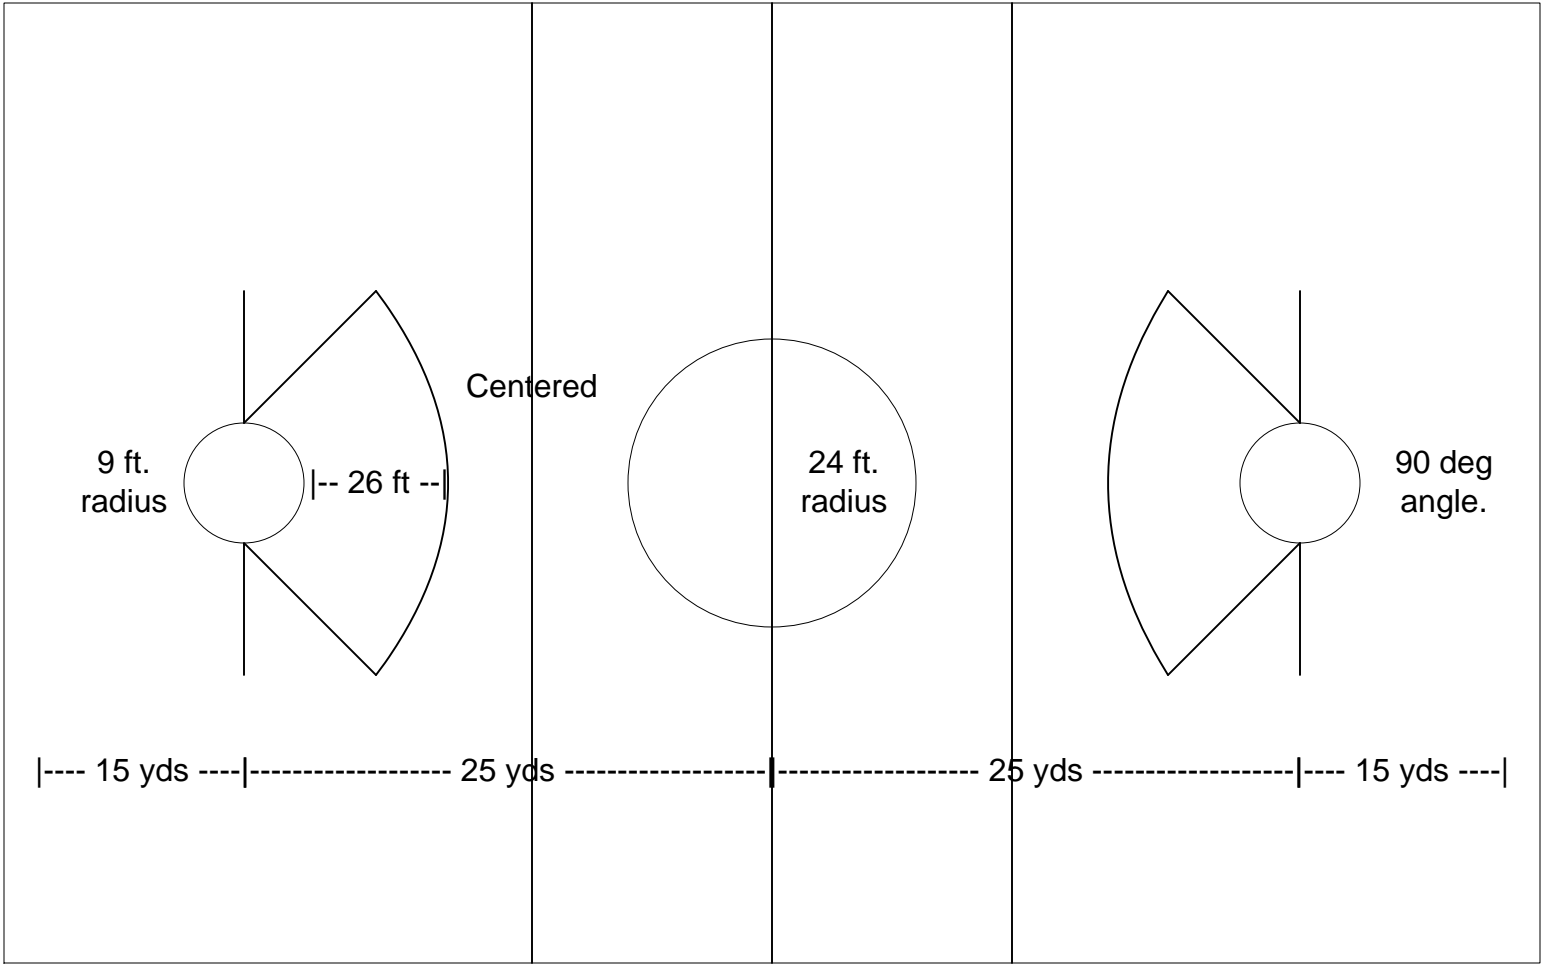

Field 6

Field 4

Field 2
(K-2)

Restrooms

Parking

105 feet

40 ft

12 1/2 ft

|-----160 ft. -----|

9 ft.
radius

|-- 26 ft --|

Centered

24 ft.
radius

90 deg
angle.

|---- 15 yds ----|

|----- 25 yds -----|

|----- 25 yds -----|

|----- 25 yds -----|

|---- 15 yds ----|